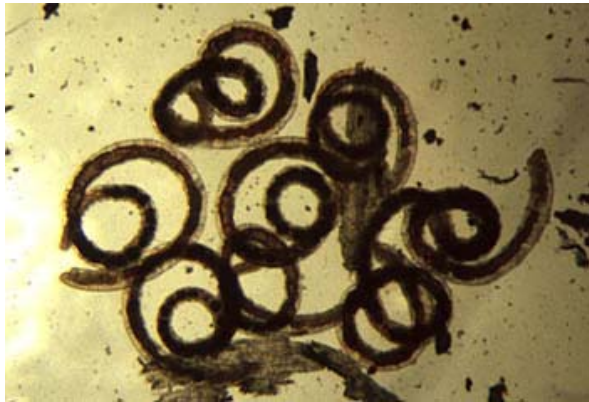

Identification Sheet – Mobile Invertebrates

Polychaeta

Nereis spp. (Sandworm)

Oligochaeta

Paranais litoralis

Enchytraeus spp.

Monopylephorus evertus

Tubificoides brownae

Nematoda

Planaria

Arthropoda

Crustacea

Corophium volutator

Coullana canadensis (Harpacticoid copepod)

Palaemonetes vulgaris (Grass shrimp)

Sphaeroma rugicauda (Isopod)

Ostracoda

Arachnida

Hydrachna sp. (Red mite)

Insect larva (generic form)

Hydrachnidae (Water mite)

Hydroaspis sp. (Brown mite)

Mollusca

Melampus bidentatus (Coffee bean snail)