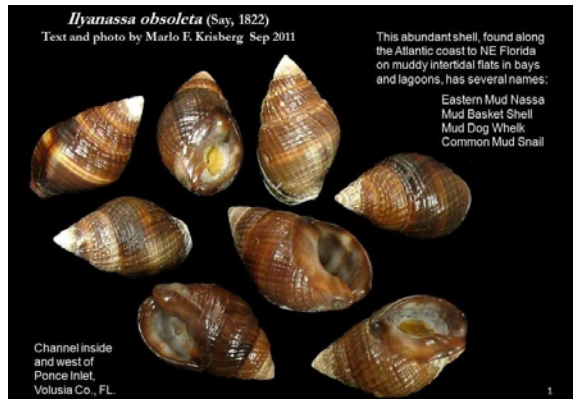

Nematoda

Planaria

Arthropoda

Crustacea

Corophium volutator

Coullana canadensis (Harpacticoid copepod)

Palaemonetes vulgaris (Grass shrimp)

Sphaeroma rugicauda (Isopod)

Ostracoda

Arachnida

Hydrachna sp. (Red mite)

Insect larva (generic form)

Hydrachnidae (Water mite)

Hydroaspis sp. (Brown mite)

Mollusca

Melampus bidentatus (Coffee bean snail)

Littorina littorea (Common Periwinkle)

Ilyanassa obsoleta (Mudsnail)

Littoraria irrorata (Marsh Periwinkle)

Foraminifera

Haynesina oribiculare