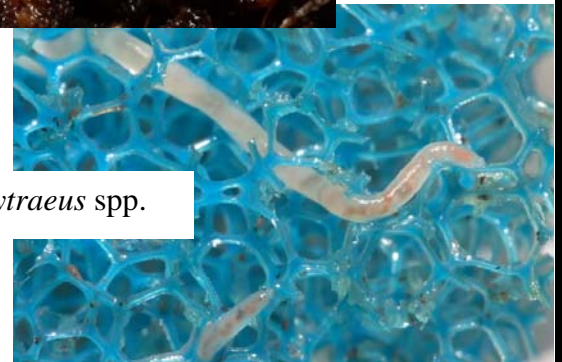

Identification Sheet – Mobile Invertebrates

Polychaeta

Nereis spp. (Sandworm)

Oligochaeta

Paranais litoralis

Enchytraeus spp.

Monopylephorus evertus

Tubificoides brownae

Nematoda

Planaria

Arthropoda

Crustacea

Corophium volutator

Coullana canadensis (Harpacticoid copepod)

Palaemonetes vulgaris (Grass shrimp)

Sphaeroma rugicauda (Isopod)

Ostracoda

Arachnida

Hydrachna sp. (Red mite)

Insect larva (generic form)

Hydrachnidae (Water mite)

Hydroaspis sp. (Brown mite)

Mollusca

Melampus bidentatus (Coffee bean snail)